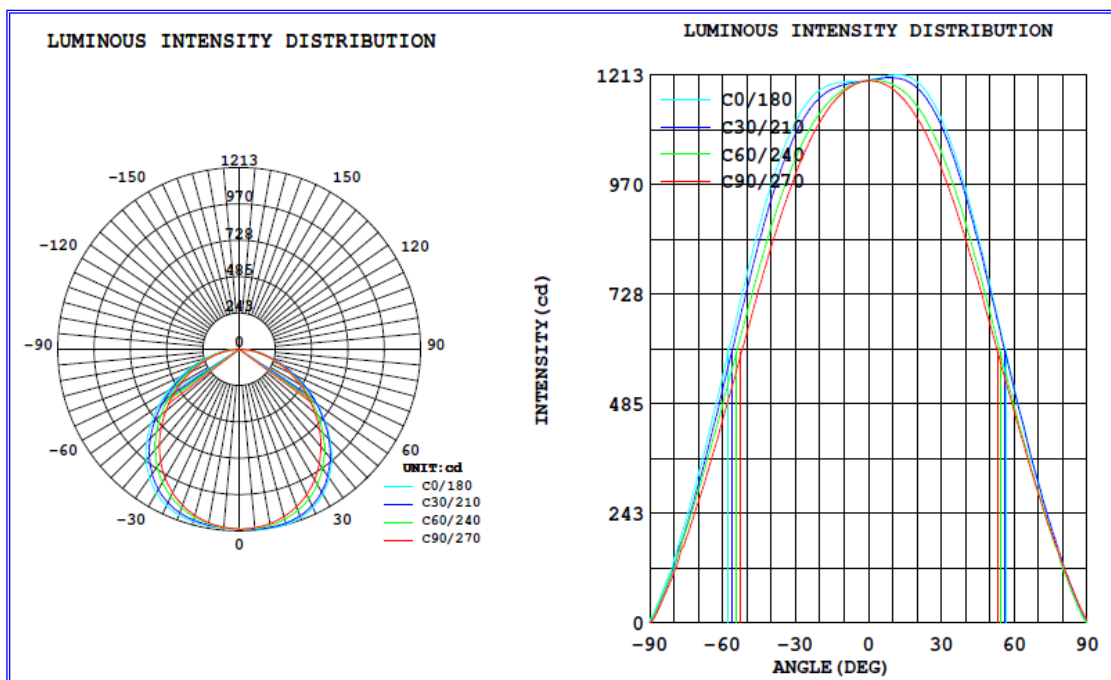

GEN-TECH
Eco - LED professional

Specification(規格)

Outline Dimension(外型尺寸): 600(L) x 600(W) x 50(H) mm

Input Voltage / Frequency(輸入電源): 100- 240Vac , 50/60Hz Page : 2 of 6

Power Consumption(Watt)(總消耗功率 W)±10% :40W

Operating Temperature(操作環境溫度):0°C-40°C

Operating Relative Humidity(操作相對濕度):20%-80 %RH

Weight(淨重):3.5 kg

IP (Ingress Protection) (防塵防水等級): No

Certification(安規認證):CE/ FCC / CNS(BSMI)

Optical performance(光學特性)

Luminous Flux(Lm)(成品總光通量)(±10%):≥ 3400Lm (40W)

LED Efficiency (LED 發光效率):≥ 85 lm/W

Beam Angle(光束角度):>90 degree

Lifespan (L50 life)(光衰測試 L50 life)*:20,000 hours

*Maintains at least 50% of initial lumen output