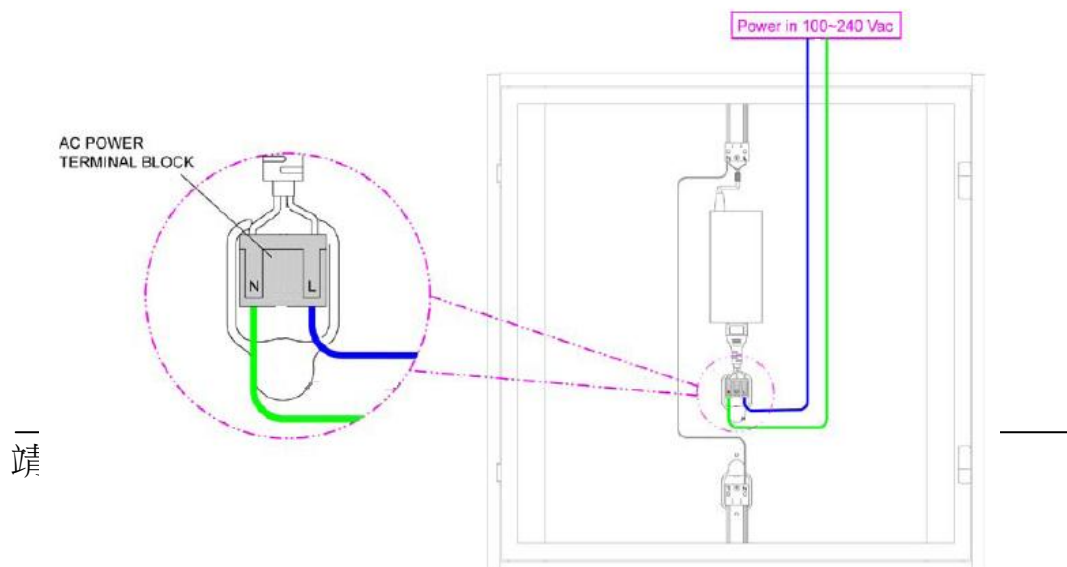

Installation guide(安裝說明)

City power connection(市電連接):

Only connect the external AC 100 - 240V to the terminal block
僅能將 AC 市電 100 - 240V 連接到燈具的快速插座
(which is same as conventional Fluorescent T-BAR)
(與傳統 T-BAR 連接方式相同) 。