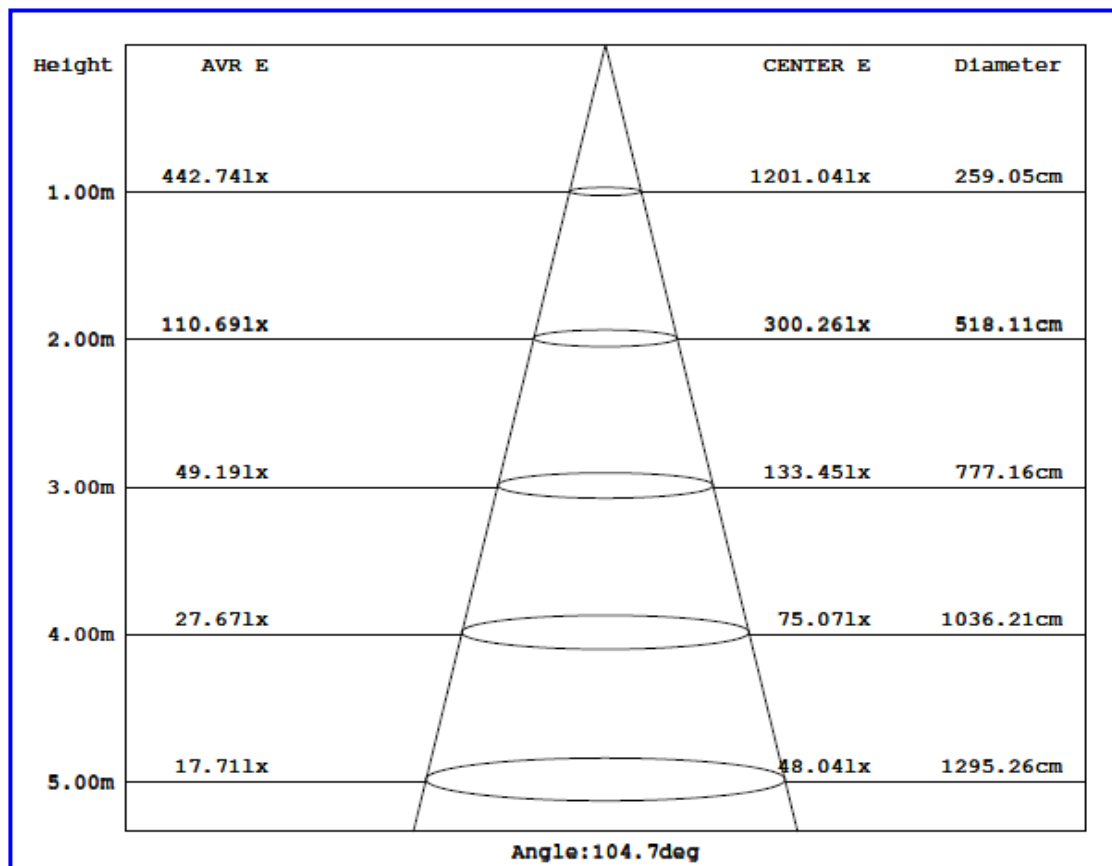

照度 / 距離圖 (型號: TB22X-040XXX-10)