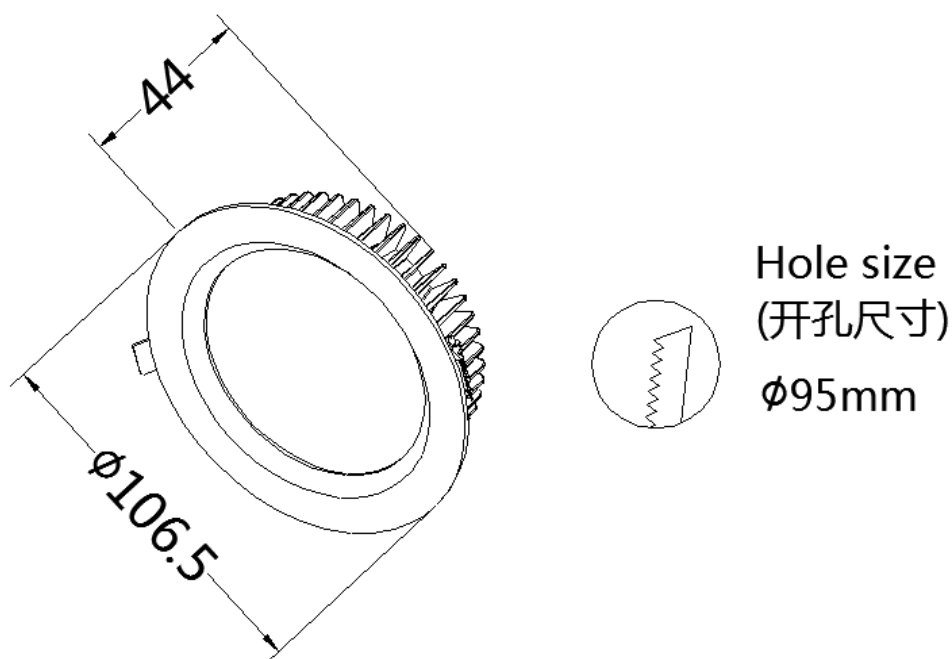

产品规格书

Product Specifications

产品名称： 筒灯

产品型号： AG-D-223-06-S-10

版本号： V1.0

页 数： 共 8 页

ISO 9001:2000

注：规格若有变更或其中产品停产，恕不另行通知，请在订购之前向我公司销售代表或产品工程师咨询。(Attention: any change about specification or stop production will not be notified again accordingly. Kindly please consult with sale representatives in our factory before order.)

筒灯系列-Down light series

一. 产品概述 (General description)

筒灯是一种嵌入到天花板内光线下射击式的照明灯具。它的最大特点就是能保持建筑装饰的整体统一与完美，不会因为灯具的设置而破坏吊顶艺术的完美统一。它的结构特点是把光源隐藏在建筑照明装饰内部，光源不露，无眩光，人的视觉柔和、均匀。(Down light is a kind of embedded into the ceiling light shooting lighting type. The overall unity and perfect the biggest characteristic is to maintain an architectural decoration, not perfect unity because the lamps installed and destroy the ceiling art. The structure is the light source inside a building decorative lighting, light source is not dew, no glare, the human visual soft, uniform.)

四. 实物图 (Physical map)**五. 外形尺寸图 (Dimensional drawing)**

六. 配光曲线(Light distribution curve)

七. 发光角度及照度(Beam angle and illuminance)

八. 平面照度曲线和平面等照度曲线(High color rendering index, showed the most intuitive, clear, and color temperature)

九.产品参数(Product parameter)

LED Light Number: LED 灯具编号:	AG-D-223-06-S-10
Input Voltage: 输入电压:	220-240V AC 220-240V 伏特 交流
Polarity: 极性	Bipolar Protection 双极性保护:
Efficiency: 效率:	> 85%
Power Factor: 功率因素:	0.95
Input Power: 输入功率:	9.5-10W
Output Power: 输出功率:	9W
Luminous Flux Output: 输出光通量:	600 -700lm
Rendering Index: 显色指数:	≥ 85
Total Size: 总尺寸:	Ø106.5*44mm
Size of holes : 开孔尺寸 :	Ø 95mm
Beam Angle: 发光角度:	94 Degrees 94 度
Light Source: 灯具使用光源:	SAMSUNG
Operating Temperature: 工作温度:	-20~+45Degrees Celsius -20~+45 摄氏度
Storage Temperature: 贮藏温度:	-30~+65Degrees Celsius -30~+65 摄氏度
Correlate Color Temperature: 相关色温:	2700K~6500K
Aluminum Housing Color : 灯体颜色:	Black / White 黑漆 / 白漆
LED'S Operating Life: 光源工作寿命:	50,000 Hours 50,000 小时
重量: Weight:	325±5g 325±5 克