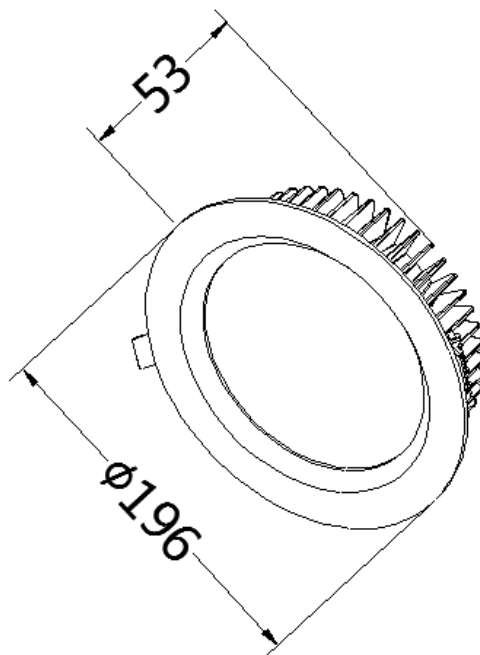

产品规格书

Product Specifications

产品名称： 筒灯

产品型号： AG-D-226-08-S-20

版本号： V1.0

页数： 共 8 页

ISO 9001:2000

注：规格若有变更或其中产品停产，恕不另行通知，请在订购之前向我公司销售代表或产品工程师咨询。(Attention: any change about specification or stop production will not be notified again accordingly. Kindly please consult with sale representatives in our factory before order.)

筒灯系列-Down light series

一. 产品概述 (General description)

筒灯是一种嵌入到天花板内光线下射击式的照明灯具。它的最大特点就是能保持建筑装饰的整体统一与完美，不会因为灯具的设置而破坏吊顶艺术的完美统一。它的结构特点是把光源隐藏在建筑照明装饰内部，光源不露，无眩光，人的视觉柔和、均匀。(Down light is a kind of embedded into the ceiling light shooting lighting type. The overall unity and perfect the biggest characteristic is to maintain an architectural decoration, not perfect unity because the lamps installed and destroy the ceiling art. The structure is the light source inside a building decorative lighting, light source is not dew, no glare, the human visual soft, uniform.)

四. 实物图 (Physical map)**五. 外形尺寸图 (Dimensional drawing)**

Hole size
(开孔尺寸)
Ø180mm

六. 配光曲线(Light distribution curve)

七. 发光角度及照度(Beam angle and illuminance)

八. 平面照度曲线和平面等照度曲线(High color rendering index, showed the most intuitive, clear, and color temperature)

九.产品参数(Product parameter)

LED Light Number: LED 灯具编号:	AG-D-226-08-S-20
Input Voltage: 输入电压:	220-240V AC 220-240V 伏特 交流
Polarity: 极性	Bipolar Protection 双极性保护:
Efficiency: 效率:	> 85%
Power Factor: 功率因素:	0.95
Input Power: 输入功率:	18-20W
Output Power: 输出功率:	18W
Luminous Flux Output: 输出光通量:	1400 -1600lm
Rendering Index: 显色指数:	≥ 85
Total Size: 总尺寸:	Ø 196*53mm
Size of holes : 开孔尺寸 :	Ø 180mm
Beam Angle: 发光角度:	98 Degrees 98 度
Light Source: 灯具使用光源:	SAMSUNG
Operating Temperature: 工作温度:	-20~+45Degrees Celsius -20~+45 摄氏度
Storage Temperature: 贮藏温度:	-30~+65Degrees Celsius -30~+65 摄氏度
Correlate Color Temperature: 相关色温:	2700K~6500K
Aluminum Housing Color : 灯体颜色:	Black / White 黑漆 / 白漆
LED'S Operating Life: 光源工作寿命:	50,000 Hours 50,000 小时
重量: Weight:	780±5g 780±5 克