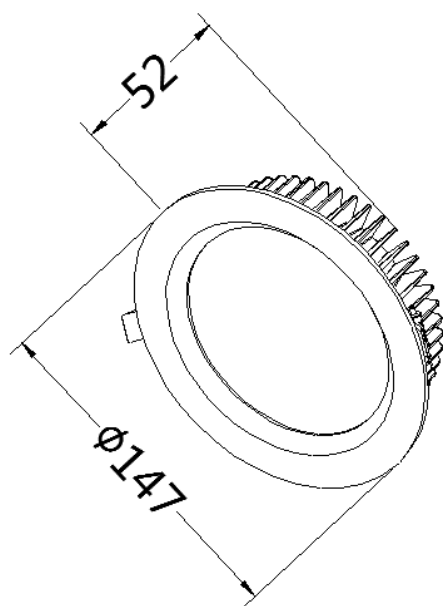

产品规格书

Product Specifications

产品名称： 筒灯

产品型号： AG-D-224-07-S-15

版本号： V1.0

页 数： 共 8 页

ISO 9001:2000

注：规格若有变更或其中产品停产，恕不另行通知，请在订购之前向我公司销售代表或产品工程师咨询。(Attention: any change about specification or stop production will not be notified again accordingly. Kindly please consult with sale representatives in our factory before order.)

筒灯系列-Down light series

一. 产品概述 (General description)

筒灯是一种嵌入到天花板内光线下射击式的照明灯具。它的最大特点就是能保持建筑装饰的整体统一与完美，不会因为灯具的设置而破坏吊顶艺术的完美统一。它的结构特点是把光源隐藏在建筑照明装饰内部，光源不露，无眩光，人的视觉柔和、均匀。(Down light is a kind of embedded into the ceiling light shooting lighting type. The overall unity and perfect the biggest characteristic is to maintain an architectural decoration, not perfect unity because the lamps installed and destroy the ceiling art. The structure is the light source inside a building decorative lighting, light source is not dew, no glare, the human visual soft, uniform.)

四. 实物图 (Physical map)**五. 外形尺寸图 (Dimensional drawing)**

Hole size
(开孔尺寸)
Ø130mm

六. 配光曲线(Light distribution curve)

七. 发光角度及照度(Beam angle and illuminance)

八. 平面照度曲线和平面等照度曲线(High color rendering index, showed the most intuitive, clear, and color temperature)

九.产品参数(Product parameter)

LED Light Number: LED 灯具编号:	AG-D-224-07-S-15
Input Voltage: 输入电压:	220-240V AC 220-240V 伏特 交流
Polarity: 极性	Bipolar Protection 双极性保护:
Efficiency: 效率:	> 85%
Power Factor: 功率因素:	0.95
Input Power: 输入功率:	14-15W
Output Power: 输出功率:	13.5W
Luminous Flux Output: 输出光通量:	1050 -1200lm
Rendering Index: 显色指数:	≥ 85
Total Size: 总尺寸:	Ø 147*52mm
Size of holes : 开孔尺寸 :	Ø 130mm
Beam Angle: 发光角度:	95 Degrees 95 度
Light Source: 灯具使用光源:	SAMSUNG
Operating Temperature: 工作温度:	-20~+45Degrees Celsius -20~+45 摄氏度
Storage Temperature: 贮藏温度:	-30~+65Degrees Celsius -30~+65 摄氏度
Correlate Color Temperature: 相关色温:	2700K~6500K
Aluminum Housing Color : 灯体颜色:	Black / White 黑漆 / 白漆
LED'S Operating Life: 光源工作寿命:	50,000 Hours 50,000 小时
重量: Weight:	620±5g 620±5 克