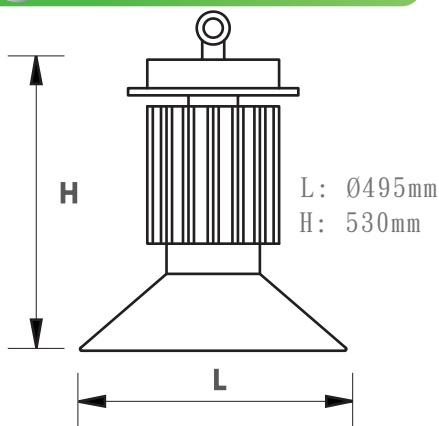

**Light Patterns**

**Dimensions**

**Specifications**

Model	HB 300 W		
Wattage	300 W		
Input Voltage	AC 100~277V, 50/60Hz		
CCT	5700K	3000K	
Field Angle	90°		
Flux	26000 lm	20000 lm	
Luminous Intensity	Lux@4M	850	650
	Lux@8M	210	160
	Lux@12M	92	72
	Lux@15M	60	46
CRI	70	80	
Weight	12700 g ± 10%		
Lifetime	30,000 hours		
Warranty	1-Year		