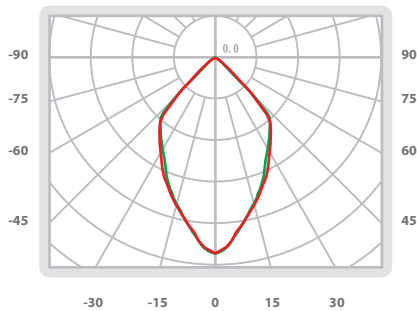

**Light Patterns**

**Dimensions**

**Specifications**

Model	HB 300 W		
Wattage	300 W		
Input Voltage	AC 100~277V, 50/60Hz		
CCT	5700K	3000K	
Field Angle	90°		
Flux	26000 lm	20000 lm	
Luminous Intensity	Lux@4M	850	650
	Lux@8M	210	160
	Lux@12M	92	72
	Lux@15M	60	46
CRI	70	80	
Weight	12700 g ± 10%		
Lifetime	30,000 hours		
Warranty	1-Year		