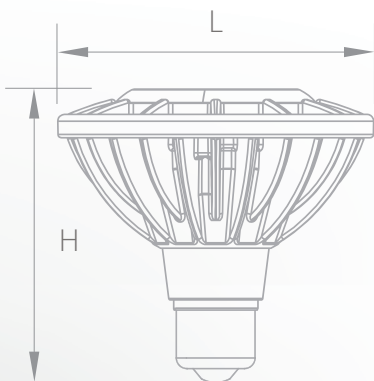

GP3012

Galaxy Series

Dimensions

L: Ø95mm

H: 87mm(E26), 90mm(E27)

Features & Benefits

- ✓ Use with Bridgelux LED Chips
- ✓ 100-240V Voltage
- ✓ Quality Promise, Made in Taiwan
- ✓ Ultra Long Life Reach 30,000 Hours
- ✓ Fully Recyclable and Eco-friendly
- ✓ Easy Installation (E26/E27)

Specifications

Model	GP3012					
Wattage	12W					
Power Factor	>0.9					
Input Voltage	AC 100V~240V, 50/60Hz					
CCT	3000K			6000K		
Flux	700 lm			900 lm		
CRI	80			70		
Beam Angle	15°	30°	40°	15°	30°	40°
Lux@1m	2300	1300	1000	2600	1600	1300
Base	E26 / E27					
Weight	200 ± 10g					
Lifetime	30,000 hours					
Warranty	1-Year					