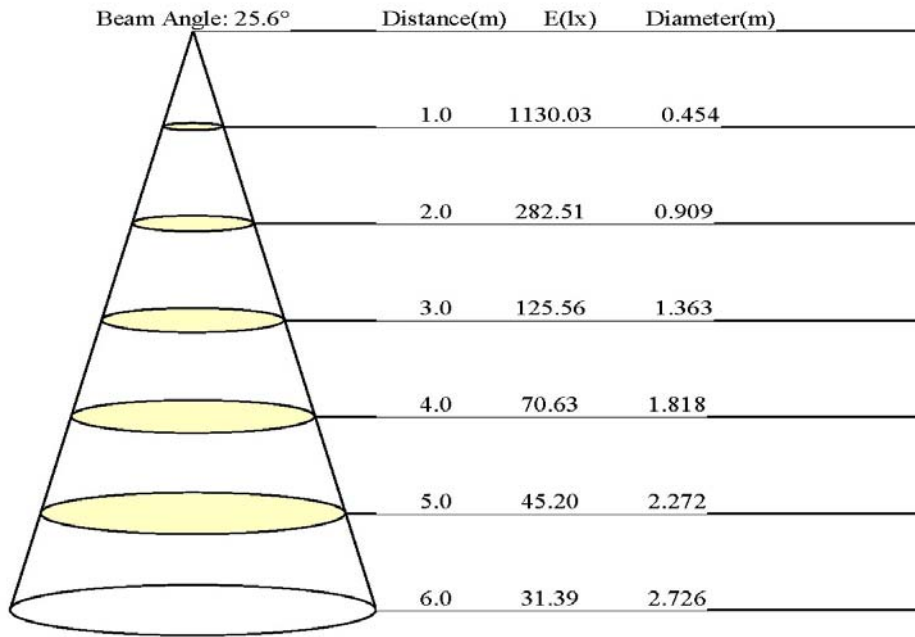

Illumination at a Distance