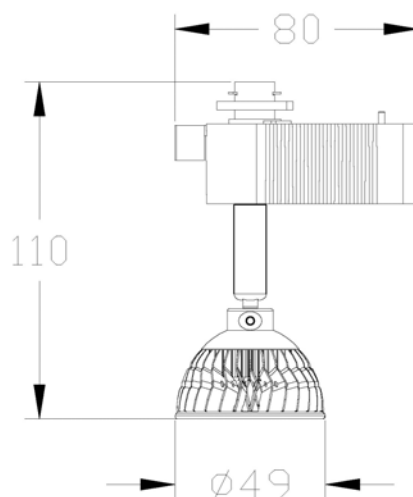

Specification

Model No.	Kelvin	Lumen	Power Consumption	Beam Angle	CRI	Voltage	Chip	Life (H)	Warranty
CB-BL024-4W	5000K-6300K	385	6.5W	25°	>70	110/220V	Forepi	30,000	2 Yrs
CB-BL024-4Y	2700K-3200K	255	6.5W	25°	>80	110/220V	Forepi	30,000	2 Yrs
CB-BL024-4W	5000K-6300K	355	6.5W	40°	>70	110/220V	Forepi	30,000	2 Yrs
CB-BL024-4Y	2700K-3200K	245	6.5W	40°	>80	110/220V	Forepi	30,000	2 Yrs

Product Coding

Example: CB-BL024-4Y25D-FOREPI-A

CB – Carry Beam products

BL024 – Track light serial number

4 – Number of LED used

Y – Color temperature (Y: warmwhite / W: coolwhite)

25D – Beam angle (Available in 25 and 40 degrees)

FOREPI – LED chip

A – Voltage (A: 100-120V / B: 220-240V)

Dimension

CB-BL024

Carry Beam Co., Ltd
Since 1983