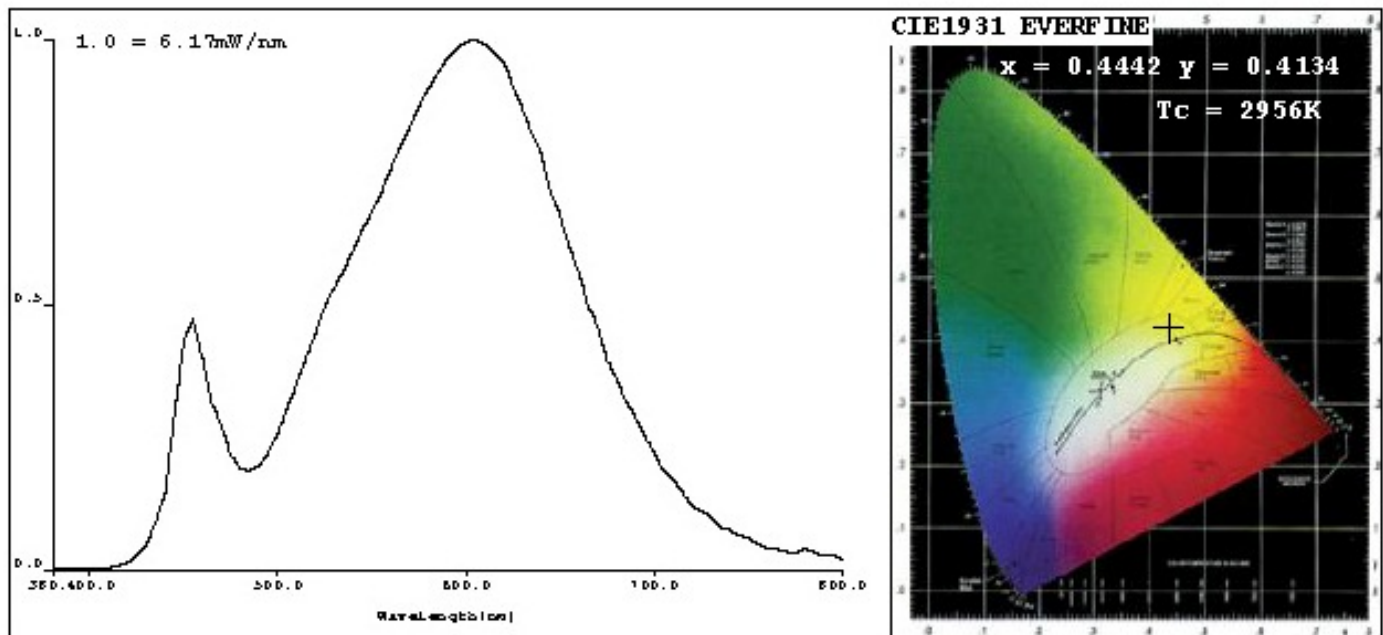

Product Coding

Example: CB-BL024-4Y25D-FOREPI-A

CB – Carry Beam products

BL024 – Track light serial number

4 – Number of LED used

Y – Color temperature (Y: warmwhite / W: coolwhite)

25D – Beam angle (Available in 25 and 40 degrees)

FOREPI – LED chip

A – Voltage (A: 100-120V / B: 220-240V)

Dimension

CB-BL024

Carry Beam Co., Ltd
Since 1983

Spectral Power Distribution

CB-BL024-4W25D, Coolwhite at 6000K±300K

CB-BL024-4W40D, Warmwhite at 3000K±300K