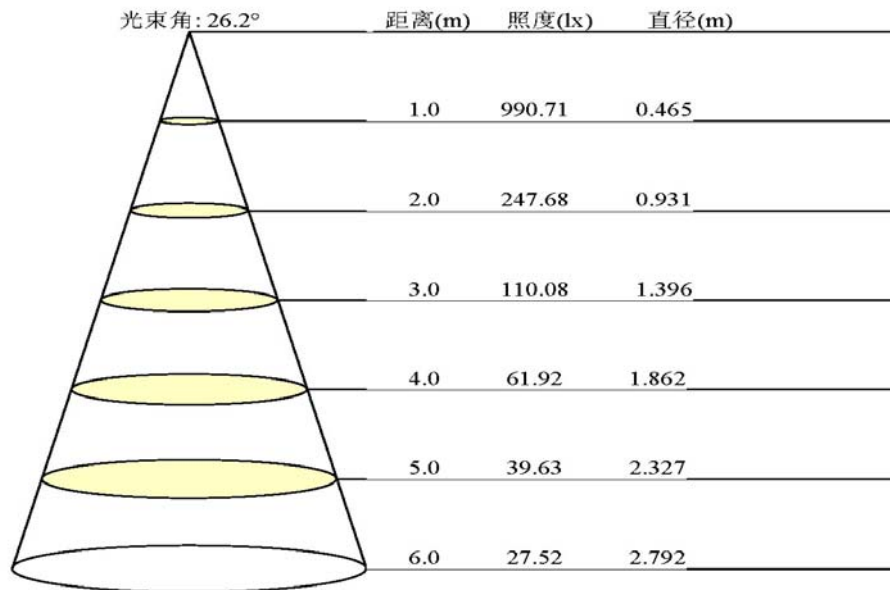

CB-BL024-4W25D

CB-BL024-4Y25D

**Different angle and color temperature of lux report is available upon request.

Carry Beam Co., Ltd
Since 1983