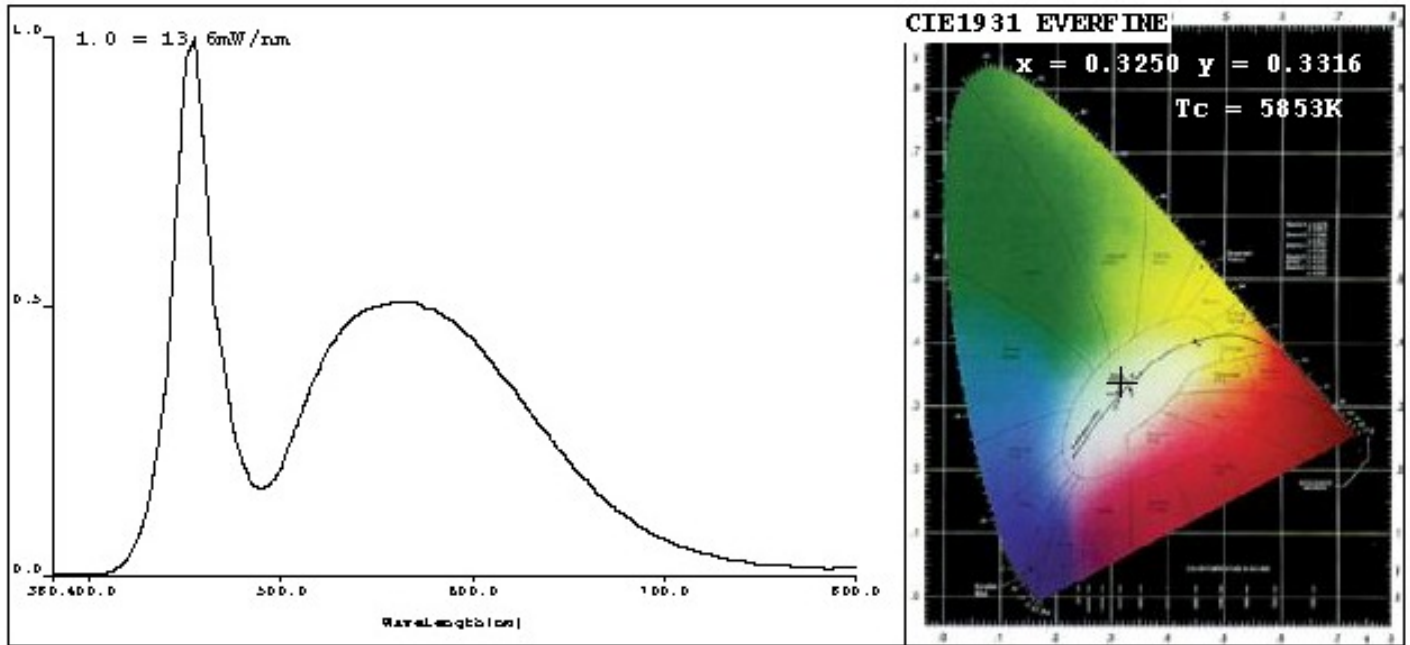

FOREPI – LED chip

A – Voltage (A: 100-120V / B: 220-240V)

Dimension

CB-BL024

Carry Beam Co., Ltd
Since 1983

Spectral Power Distribution

CB-BL024-4W25D, Coolwhite at 6000K±300K

CB-BL024-4W40D, Warmwhite at 3000K±300K